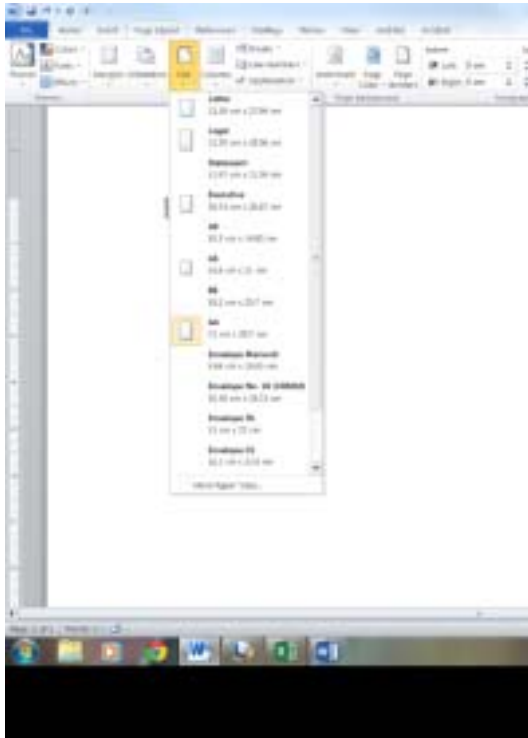

Page layout

A4
Margins all 2 cm
(Mark already awarded)

Page 11	Mark Scheme	Syllabus	Paper
	IGCSE – October/November 2013	0417	02

Database Structure

Field Name	Data Type
Code	Text
Description	Text
GHz	Text
Contents	Text
Location	Text
Price	Currency
Reorder	Number
Stock_item	Yes/No
Stock_level	Number