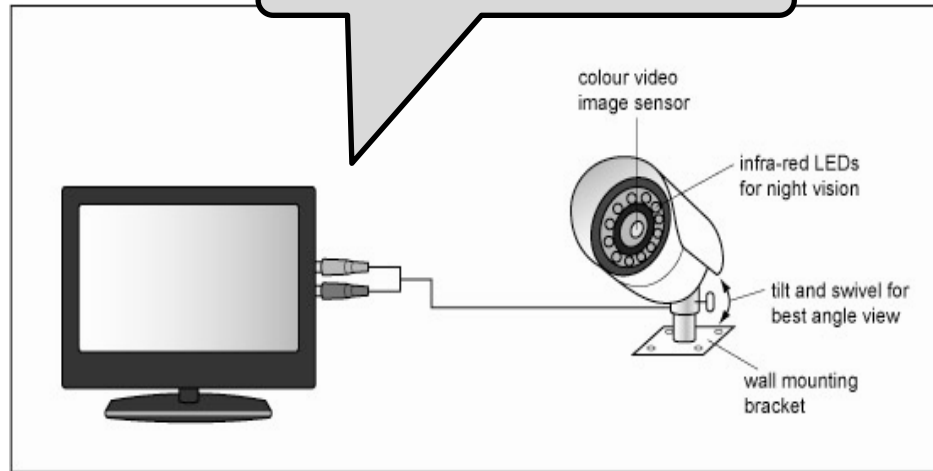

Nine subheads identified + formatted,
 to match subtitle 1 mark

How do I connect a camera to my TV/monitor?

Wireless cameras
 Wireless camera receiver (with power supply and video) cable that plugs into the video connectors on a TV or monitor. This is often referred to as phono plug. Wireless cameras can be connected to game consoles and DVD players. Plugging the receiver directly into a TV will allow you to view the images, but you

C:\Full\Path\Filename.rtf

Page 3	Mark Scheme	Syllabus	Paper
	IGCSE – October/November 2013	0417	02

Name and candidate number

Centre Number

Wired cameras

Wired cameras use phono or BNC plugs to connect to the AV 'in' sockets. You simply connect this to your TV to start monitoring.

Image placed correctly in document 1 mark
Fills column with text wrapped 1 mark

How do I record video from cameras?

New digital video recording (DVR) technology enables you to monitor and record numerous cameras at the same time with motion detection triggers. You save the video on to a hard drive and then can play it back on the DVR or transfer it to alternative media.