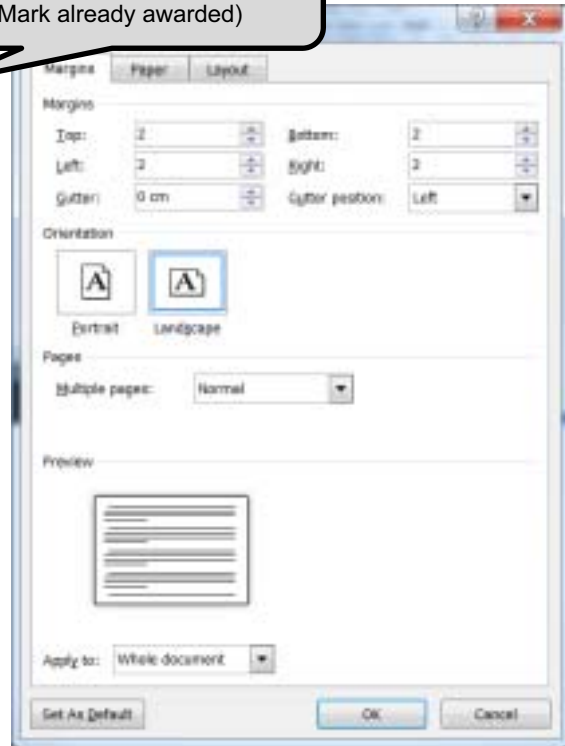

Page layout

A4
Margins all 2 cm
(Mark already awarded)

Page 11	Mark Scheme	Syllabus	Paper
	IGCSE – October/November 2013	0417	02

Database Structure

Field Name	Data Type
Code	Text
Description	Text
GHz	Text
Contents	Text
Location	Text
Price	Currency
Reorder	Number
Stock_item	Yes/No
Stock_level	Number